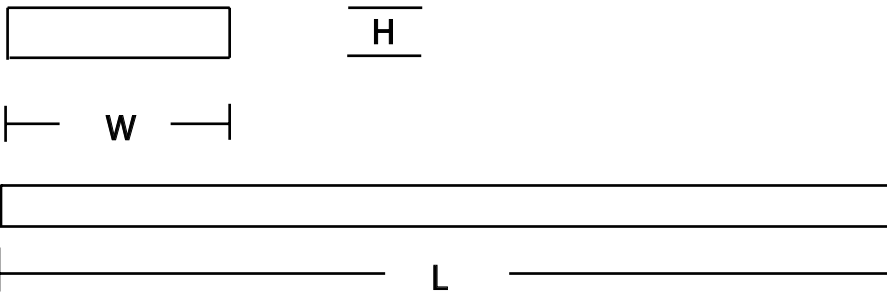

Dimensional Detail

Louvre Configurations