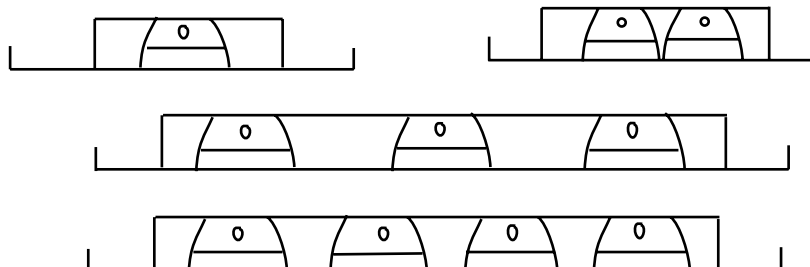

Note: Details subject to change without notice
Please contact Australume sales for further information.