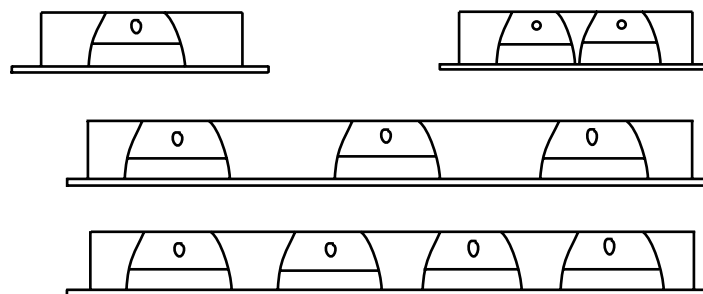

Note: Details subject to change without notice
Please contact Australume sales for further information.