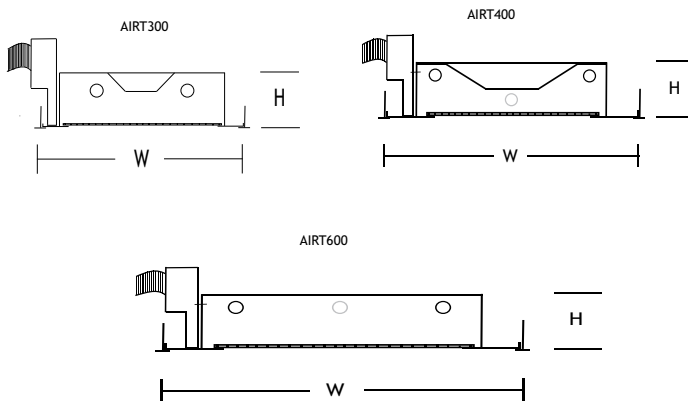

Dimensional Detail

Note: Details subject to change without notice
Please contact Australume sales for further information.