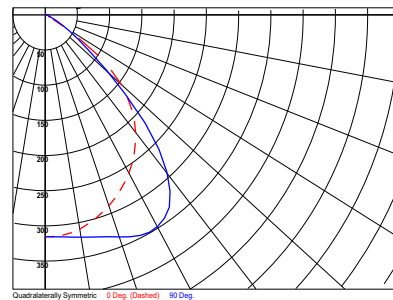

Mounting

- T-Bar Recessed

Options

- Chiller Beam
- Low Brightness Louvres
- Lay-in Lens
- Dimmable Ballasts
- Emergency Kit

Optics

- ULB Louvre
- Y12 prismatic
- Y15 prismatic
- Y19 prismatic
- Y19 silvertint prismatic
- Y5 Fine rib
- Y7 Course rib
- Refer OEM Pages for lens details.
- Other diffusers available upon request.