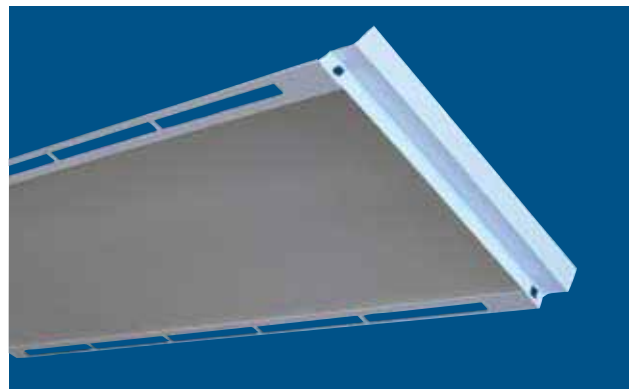

Recessed Air Handling T8

AIR

Recessed Air Handling T8

Cat No	Wattage	Mounting	L	W	H
AIRT300181Y12	1x18w	T-Bar	590	290	100
AIRT300361Y12	1x36w	T-Bar	1190	290	100
AIRT300182Y12	2x18w	T-Bar	590	290	100
AIRT300362Y12	2x36w	T-Bar	1190	290	100
AIRT400182Y12	2x18w	T-Bar	590	390	100
AIRT400362Y12	2x36w	T-Bar	1190	390	100
AIRT400183Y12	3x18w	T-Bar	590	390	100
AIRT400363Y12	3x36w	T-Bar	1190	390	100
AIRT600182Y12	2x18w	T-Bar	590	590	100
AIRT600362Y12	2x36w	T-Bar	1190	590	100
AIRT600183Y12	3x18w	T-Bar	590	590	100
AIRT600363Y12	3x36w	T-Bar	1190	590	100

Notes:

- Electronic ballast add "EL" to Cat No. to T8
- DSI Dimming add suffix "DSI" to Cat No.
- DALI Dimming add suffix "DALI" to Cat No.
- Replace "Y12" suffix in Cat # with other lens types as required (See front page)
- Emergency add suffix "EM" to Cat No.