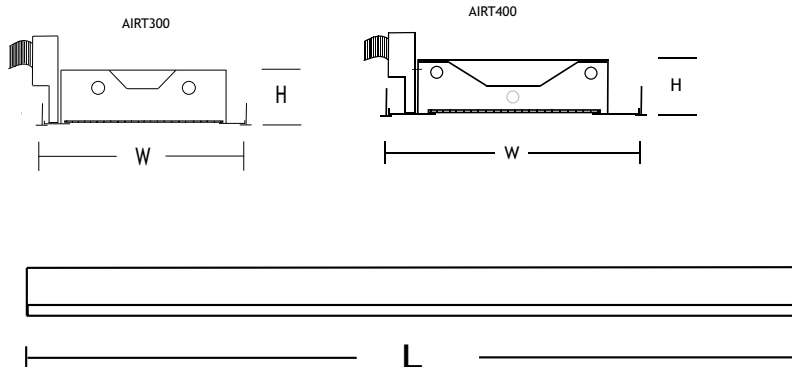

Dimensional Detail

Note: Details subject to change without notice
Please contact Australume sales for further information.