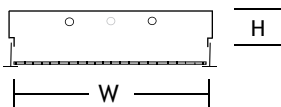

Dimensional Detail

Note: Details subject to change without notice
Please contact Australume sales for further information.