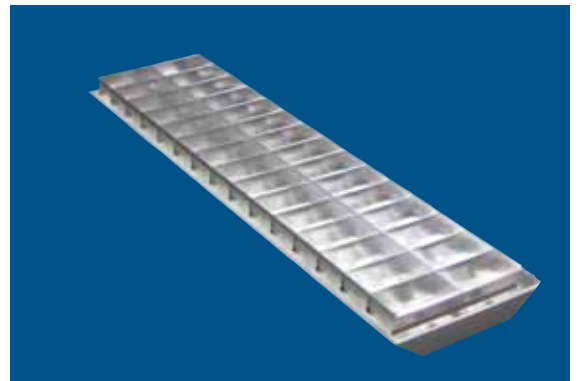

Retro Grid T5/T8

TBAR

Retro T-Bar					
Cat No	Wattage	Mounting	L	W	H
RETRO300142FY12	2x14w	T-Bar	610	315	75
RETRO300182FY12	2x18w	T-Bar	610	315	75
RETRO300242FY12	2x24w	T-Bar	610	315	75
RETRO300282FY12	2x28w	T-Bar	1225	315	75
RETRO300362FY12	2x36w	T-Bar	1225	315	75
RETRO300542FY12	2x54w	T-Bar	1225	315	75

Notes:

- Electronic Ballast add "EL" to Cat No.T8
- DSI Dimming add suffix "DSI" to Cat No.
- DALI Dimming add suffix "DALI" to Cat No.
- Replace "Y12" suffix in Cat # with other louvre (T8 only) or lens types as required (See front page)
- Emergency add suffix "EM" to Cat No.