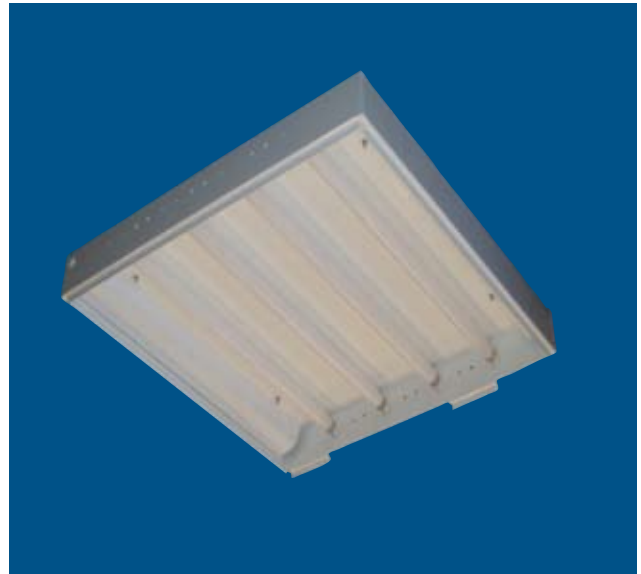

Grid 600 Lens

Cat No	Wattage	Mounting	L	W	H
AS600182Y12	2x18w	T-Bar	610	610	75
AS600183Y12	3x18w	T-Bar	610	610	75
AS600184Y12	4x18w	T-Bar	610	610	75
AS600143Y12	3x14w	T-Bar	590	590	60
AS600243Y12	3x24w	T-Bar	590	590	60
AS600283Y12	3x28w	T-Bar	1190	590	60
AS600543Y12	3x54w	T-Bar	1190	590	60
AS600144Y12	4x14w	T-Bar	590	590	60
AS600244Y12	4x24w	T-Bar	590	590	60
AS600284Y12	4x28w	T-Bar	1190	590	60
AS600544Y12	4x54w	T-Bar	1190	590	60

Notes:

- Electronic Ballast add "EL" to Cat No.
- DSI Dimming add suffix "DSI" to Cat No.
- DALI Dimming add suffix "DALI" to Cat No.
- Replace "Y12" suffix in Cat # with other lens types as required (See front page)
- Emergency add suffix "EM" to Cat No.