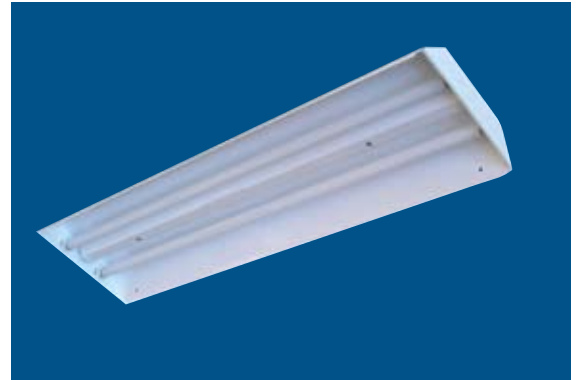

Retro T-Bar					
Cat No	Wattage	Mounting	L	W	H
RE300142FY12	2x14w	T-Bar	610	315	75
RE300182FY12	2x18w	T-Bar	610	315	75
RE300242FY12	2x24w	T-Bar	610	315	75
RE300282FY12	2x28w	T-Bar	1225	315	75
RE300362FY12	2x36w	T-Bar	1225	315	75
RE300542FY12	2x54w	T-Bar	1225	315	75

Notes:

- Electronic Ballast add “EL” to Cat No. T8
- DSI Dimming add suffix “DSI” to Cat No.
- DALI Dimming add suffix “DALI” to Cat No.
- Replace “Y12” suffix in Cat # with other louvre or lens types as required (See front page)
- Emergency add suffix “EM” to Cat No.