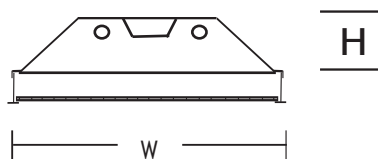

Dimensional Detail

Note: Details subject to change without notice
Please contact Australume sales for further information.