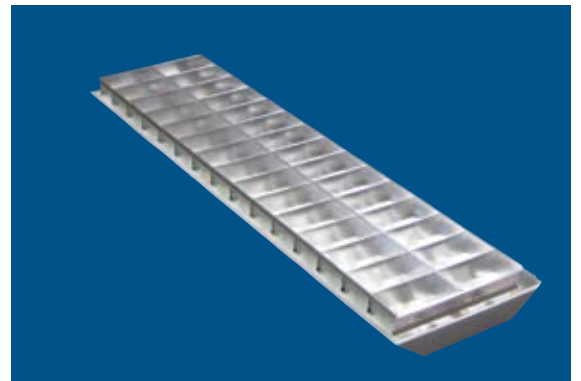

Retro T-Bar					
Cat No	Wattage	Mounting	L	W	H
RE300142FY12	2x14w	T-Bar	610	315	75
RE300182FY12	2x18w	T-Bar	610	315	75
RE300242FY12	2x24w	T-Bar	610	315	75
RE300282FY12	2x28w	T-Bar	1225	315	75
RE300362FY12	2x36w	T-Bar	1225	315	75
RE300542FY12	2x54w	T-Bar	1225	315	75

Notes:

- Electronic Ballast add “EL” to Cat No. T8
- DSI Dimming add suffix “DSI” to Cat No.
- DALI Dimming add suffix “DALI” to Cat No.
- Replace “Y12” suffix in Cat # with other louvre or lens types as required (See front page)
- Emergency add suffix “EM” to Cat No.