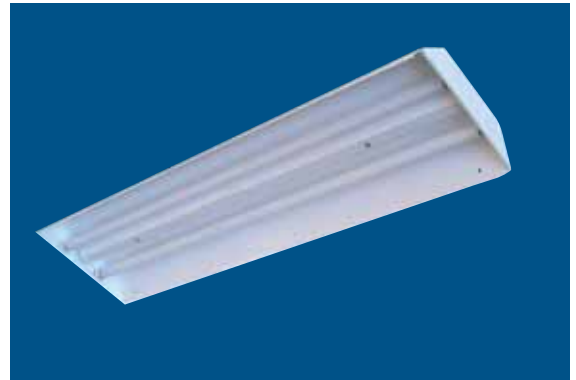

Retro Grid T5/T8

TBAR

Retro T-Bar					
Cat No	Wattage	Mounting	L	W	H
RETRO300142FY12	2x14w	T-Bar	610	315	75
RETRO300182FY12	2x18w	T-Bar	610	315	75
RETRO300242FY12	2x24w	T-Bar	610	315	75
RETRO300282FY12	2x28w	T-Bar	1225	315	75
RETRO300362FY12	2x36w	T-Bar	1225	315	75
RETRO300542FY12	2x54w	T-Bar	1225	315	75

Notes:

- Electronic Ballast add "EL" to Cat No.T8
- DSI Dimming add suffix "DSI" to Cat No.
- DALI Dimming add suffix "DALI" to Cat No.
- Replace "Y12" suffix in Cat # with other louvre (T8 only) or lens types as required (See front page)
- Emergency add suffix "EM" to Cat No.