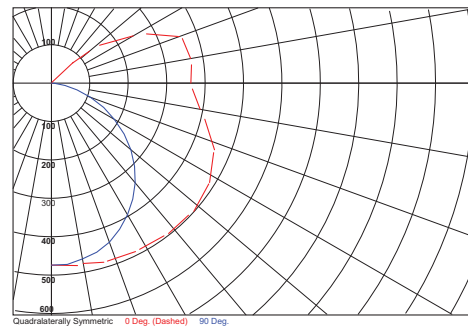

Optics & Options

- Bare lamp
- Dimming ballasts
- DALI

BATT035281 1x28w T5 SuperSlim
Test Report AS1062