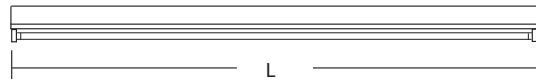

SuperSlim Batten Range T5

BATT Series

SuperSlim Standard Output

Cat No	Wattage	Optic	L	W	H
BATT035141	1x14w	Bare	570	35	58
BATT035211	1x21w	Bare	870	35	58
BATT035281	1x28w	Bare	1170	35	58
BATT035351	1x35w	Bare	1470	35	58

Options:

- DSI Dimming add suffix "DSI" to Cat No.
- DALI Dimming add suffix "DALI" to Cat No.

SuperSlim High Output

Cat No	Wattage	Optic	L	W	H
BATT035241	1x24w	Bare	570	35	58
BATT035391	1x39w	Bare	870	35	58
BATT035541	1x54w	Bare	1170	35	58
BATT035491	1x49w	Bare	1470	35	58

Options:

- DSI Dimming add suffix "DSI" to Cat No.
- DALI Dimming add suffix "DALI" to Cat No.

Note: Details subject to change without notice
Please contact Australume sales for further information.