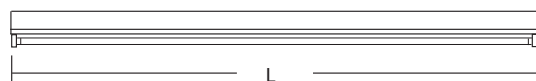

SuperSlim Batten Range T5

BATT Series

SuperSlim Standard Output

Cat No	Wattage	Optic	L	W	H
BATT035141	1x14w	Bare	570	35	58
BATT035211	1x21w	Bare	870	35	58
BATT035281	1x28w	Bare	1170	35	58
BATT035351	1x35w	Bare	1470	35	58

Options:

- DSI Dimming add suffix "DSI" to Cat No.
- DALI Dimming add suffix "DALI" to Cat No.

SuperSlim High Output

Cat No	Wattage	Optic	L	W	H
BATT035241	1x24w	Bare	570	35	58
BATT035391	1x39w	Bare	870	35	58
BATT035541	1x54w	Bare	1170	35	58
BATT035491	1x49w	Bare	1470	35	58

Options:

- DSI Dimming add suffix "DSI" to Cat No.
- DALI Dimming add suffix "DALI" to Cat No.

Note: Details subject to change without notice
Please contact Australume sales for further information.