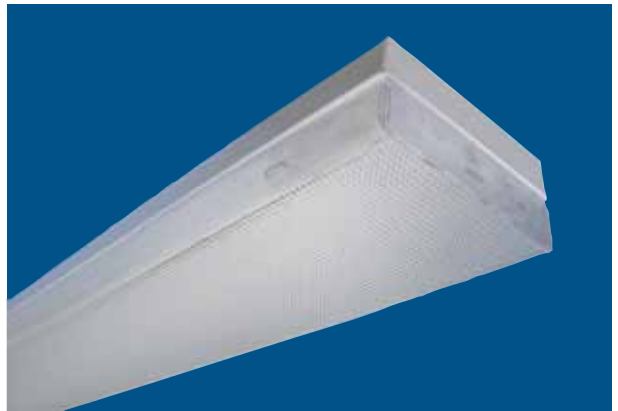

Aristolite

The ARIS series is a high quality range of fixtures utilizing a fully extruded prismatic wrap around lens including sonically welded prismatic ends.

A low height surface mounted light fitting with a shallow metal white powder coat body.

Suitable for end to end mounting.

Available in single, twin and triple versions of T5 and T8 lamp sources..

Applications

- Schools
- Offices
- Hospitals
- Libraries
- Retail
- Reception Areas

Mounting

- Surface Mount