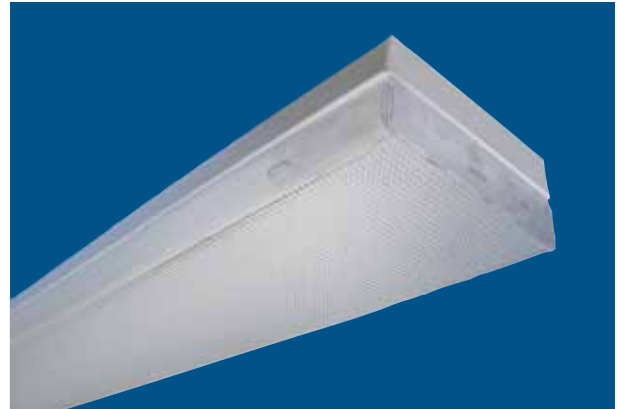

Aristolite

The ARIS series is a high quality range of fixtures utilizing a fully extruded prismatic wrap around lens including sonically welded prismatic ends.

A low height surface mounted light fitting with a shallow metal white powder coat body.

Suitable for end to end mounting.

Available in single, twin and triple versions of T5 and T8 lamp sources..

Applications

- Schools
- Offices
- Hospitals
- Libraries
- Retail
- Reception Areas

Mounting

- Surface Mount

Options

- Dimmable Ballasts
- Emergency Kits

ARIS200362 2x36w T8 Aristolite
Test Report LSA3089.

ARIS Narrow

Cat No	Wattage	Optic	L	W	H
ARIS200141	1x14w	Prismatic	640	185	95
ARIS200181	1x18w	Prismatic	640	185	95
ARIS200241	1x24w	Prismatic	640	185	95
ARIS200281	1x28w	Prismatic	1250	185	95
ARIS200361	1x36w	Prismatic	1250	185	95
ARIS200541	1x54w	Prismatic	1250	185	95
ARIS200581	1x58w	Prismatic	1550	185	95
ARIS200142	2x14w	Prismatic	640	185	95
ARIS200182	2x18w	Prismatic	640	185	95
ARIS200242	2x24w	Prismatic	640	185	95
ARIS200282	2x28w	Prismatic	1250	185	95
ARIS200362	2x36w	Prismatic	1250	185	95
ARIS200542	2x54w	Prismatic	1250	185	95
ARIS200582	2x58w	Prismatic	1550	185	95