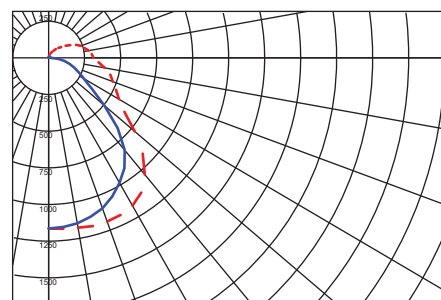

Options

- Dimmable Ballasts
- Emergency Kits

ARIS200362 2x36w T8 Aristolite
Test Report LSA3089.