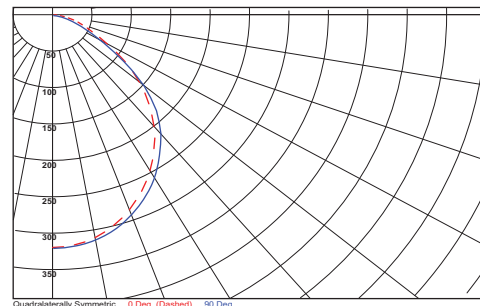

Optics

- Back Softlight reflector with low brightness louvre.

AW400541-28SS Y5FRR Overlay A-Wing
Test Report LL10473