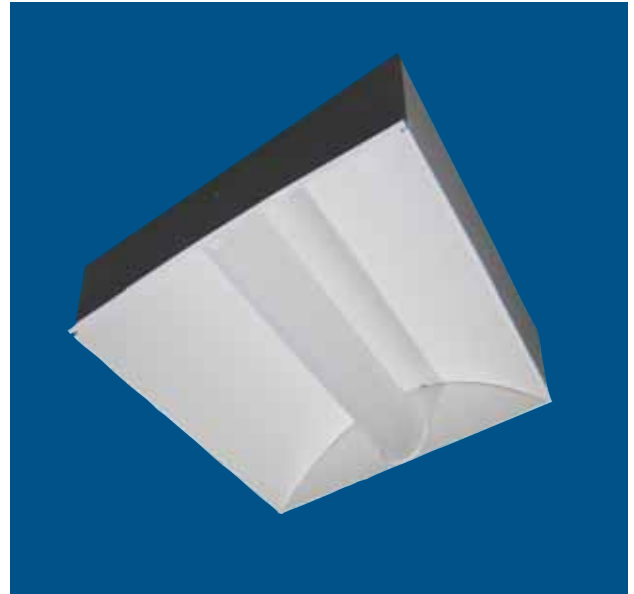

Direct

The Directlight has been designed for lower wattage T5 lamps to conform to BCA requirements in confined secured areas of a building ie: Corridors , lavatories and amenities.

All recessed luminaires include a 1.5m supply flex and plug as standard.

Applications

- Offices
- Secured areas
- Hospitals

Mounting

- T-Bar Recessed
- Plaster Recessed (optional frame)

Options

- Electronic Ballasts
- Dimmable Ballasts
- Plaster Frame

Optics

- Back Softlight reflector with Y5 diffuser.