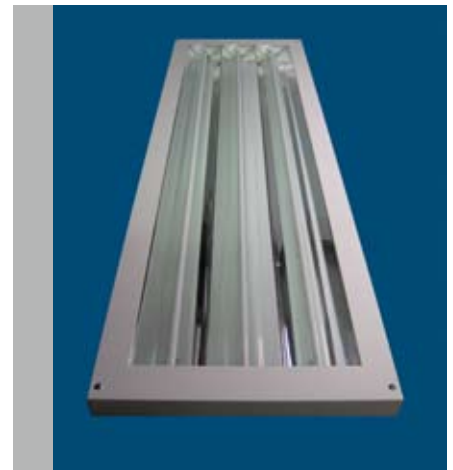

Multi Purpose / Gymnasium

Linearbay

The LinearBay luminaire is a high output luminaire for surface mounting or suspended applications.

It features ultra reflective premium Miro 4® reflectors, white polyester powder coated sheet steel body with optional clear Lexan protective cover and / or Wire Guard.

Available in Medium or Wide Distribution and Non Dim or DSI.

Designed with Multi Purpose Halls and Gymnasiums in mind.