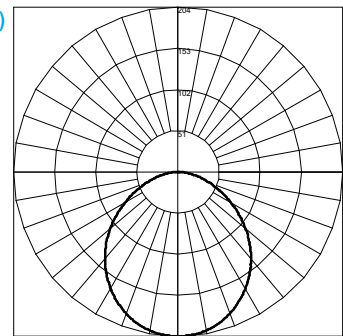

### Polar Distribution Curve

Product Code	Wattage	Mounting	Plaster Conversion Frame	Nominal Dim. (mm)			Cutout Dim. (mm)
				L	W	D	
GD-P-114	1x14w T5	Recessed Plaster	Yes	635	635	110	605x605
GD-P-214	2x14w T5	Recessed Plaster	Yes	635	635	110	605x605
GD-P-124	1x24w T5	Recessed Plaster	Yes	635	635	110	605x605
GD-P-224	2x24w T5	Recessed Plaster	Yes	635	635	110	605x605